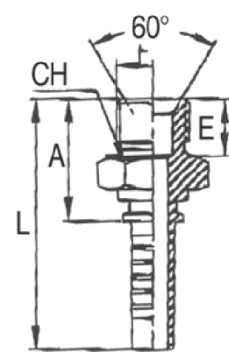

3002-

BSP - Väliskeere

Kood	Voolik			Keere	Mõõdud			
	DN	Tolli	Suurus	F	CH	A	L	E
3002-0203	5	3/16"	03	1/8" - 28	15	21	45	8
3002-0403	5	3/16"	03	1/4" - 19	19	26	51	12
3002-0204	6	1/4"	04	1/8" - 28	15	21	49	8
3002-0404	6	1/4"	04	1/4" - 19	19	27	55	12
3002-0604	6	1/4"	04	3/8" - 19	22	29	57	12
3002-0804	6	1/4"	04	1/2" - 14	27	32	60	14
3002-0405	8	5/16"	05	1/4" - 19	19	27	55	12
3002-0605	8	5/16"	05	3/8" - 19	22	29	57	12
3002-0805	8	5/16"	05	1/2" - 14	27	32	60	14
3002-0406	10	3/8"	06	1/4" - 19	19	27	57	12
3002-0606	10	3/8"	06	3/8" - 19	22	29	59	12
3002-0806	10	3/8"	06	1/2" - 14	27	32	62	14
3002-0608	12	1/2"	08	3/8" - 19	19	29	62	12
3002-0808	12	1/2"	08	1/2" - 14	27	33	66	14
3002-1008	12	1/2"	08	5/8" - 14	28	35	68	16
3002-1208	12	1/2"	08	3/4" - 14	32	36	69	16
3002-0810	16	5/8"	10	1/2" - 14	27	33	69	14
3002-1010	16	5/8"	10	5/8" - 14	28	35	71	16
3002-1210	16	5/8"	10	3/4" - 14	32	36	72	16
3002-0812	20	3/4"	12	1/2" - 14	-	34	75	14
3002-1012	20	3/4"	12	5/8" - 14	28	36	77	16
3002-1212	20	3/4"	12	3/4" - 14	32	37	78	16
3002-1612	20	3/4"	12	1" - 11	38	40	80	19
3002-1216	25	1"	16	3/4" - 14	-	38	93	16
3002-1616	25	1"	16	1" - 11	38	40	95	19
3002-2016	25	1"	16	1" 1/4 - 11	50	45	100	22
3002-2020	32	1" 1/4	20	1" 1/4 - 11	50	46	106	22
3002-2420	32	1" 1/4	20	1" 1/2 - 11	55	46	107	21
3002-2424	40	1" 1/2	24	1" 1/2 - 11	55	46	117	21
3002-3224	40	1" 1/2	24	2" - 11	70	53	124	25
3002-3232	50	2"	32	2" - 11	70	54	134	25